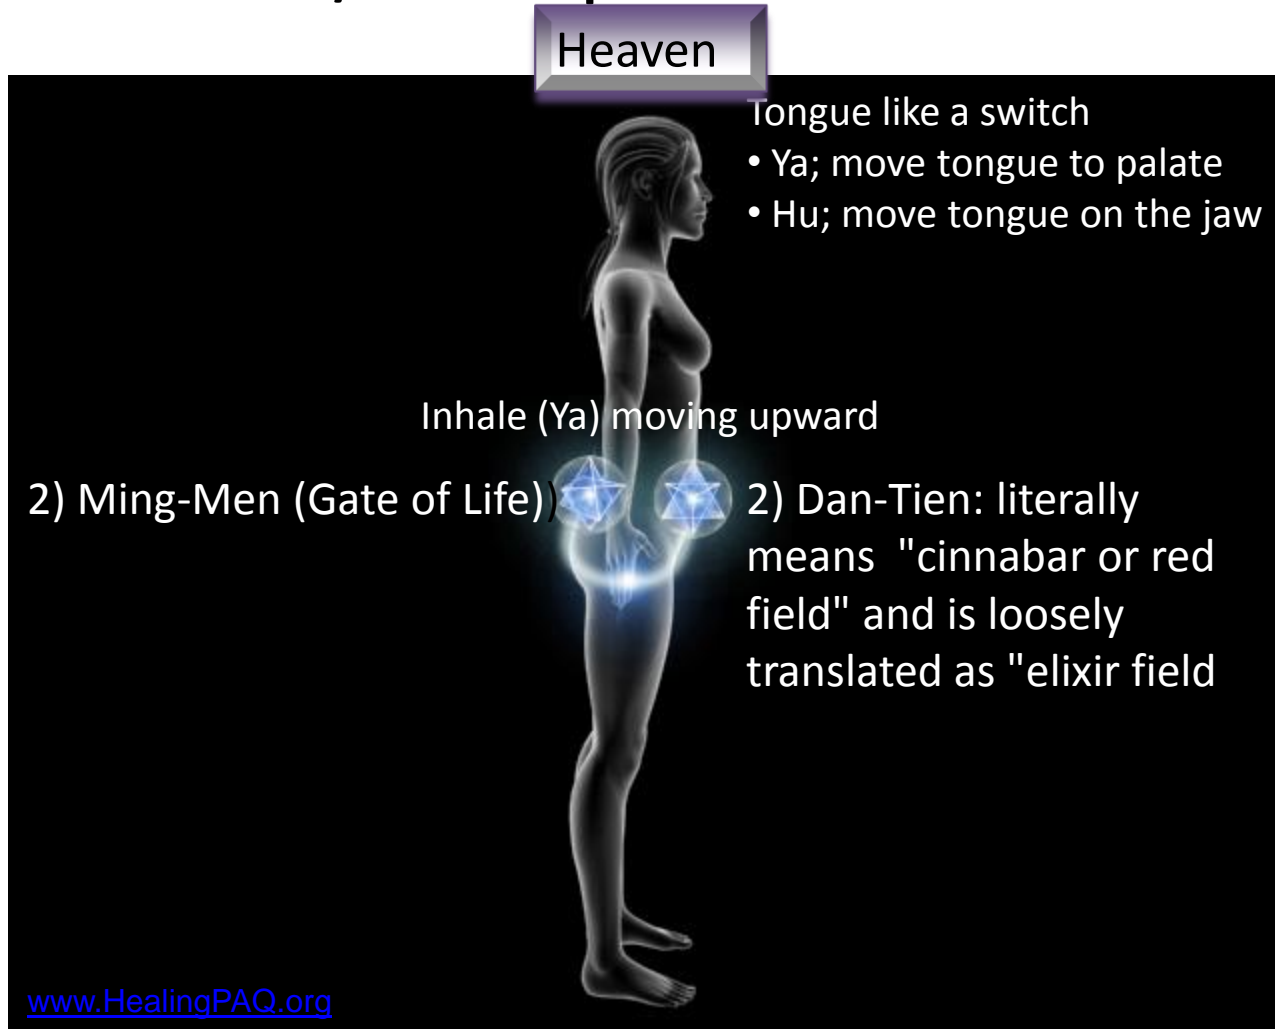

# Breath (Ya-Hu) / Prayer Circulation through Heart / Soul Acupuncture Meridian Lines

Governing Channel

Heaven

- Tongue like a switch
- Ya; move tongue to palate
  - Hu; move tongue on the jaw

Channel of Conception

## Note:

Earth

- Inhale and Exhale (Ya-Hu) on every point
  - Inhale (Ya) when moving Upward from point to point
  - Flow like water from point to point
- [www.HealingPAQ.org](http://www.HealingPAQ.org)

# Breath (Ya-Hu) / Prayer Circulation through Heart / Soul Acupuncture Meridian Lines

Governing Channel