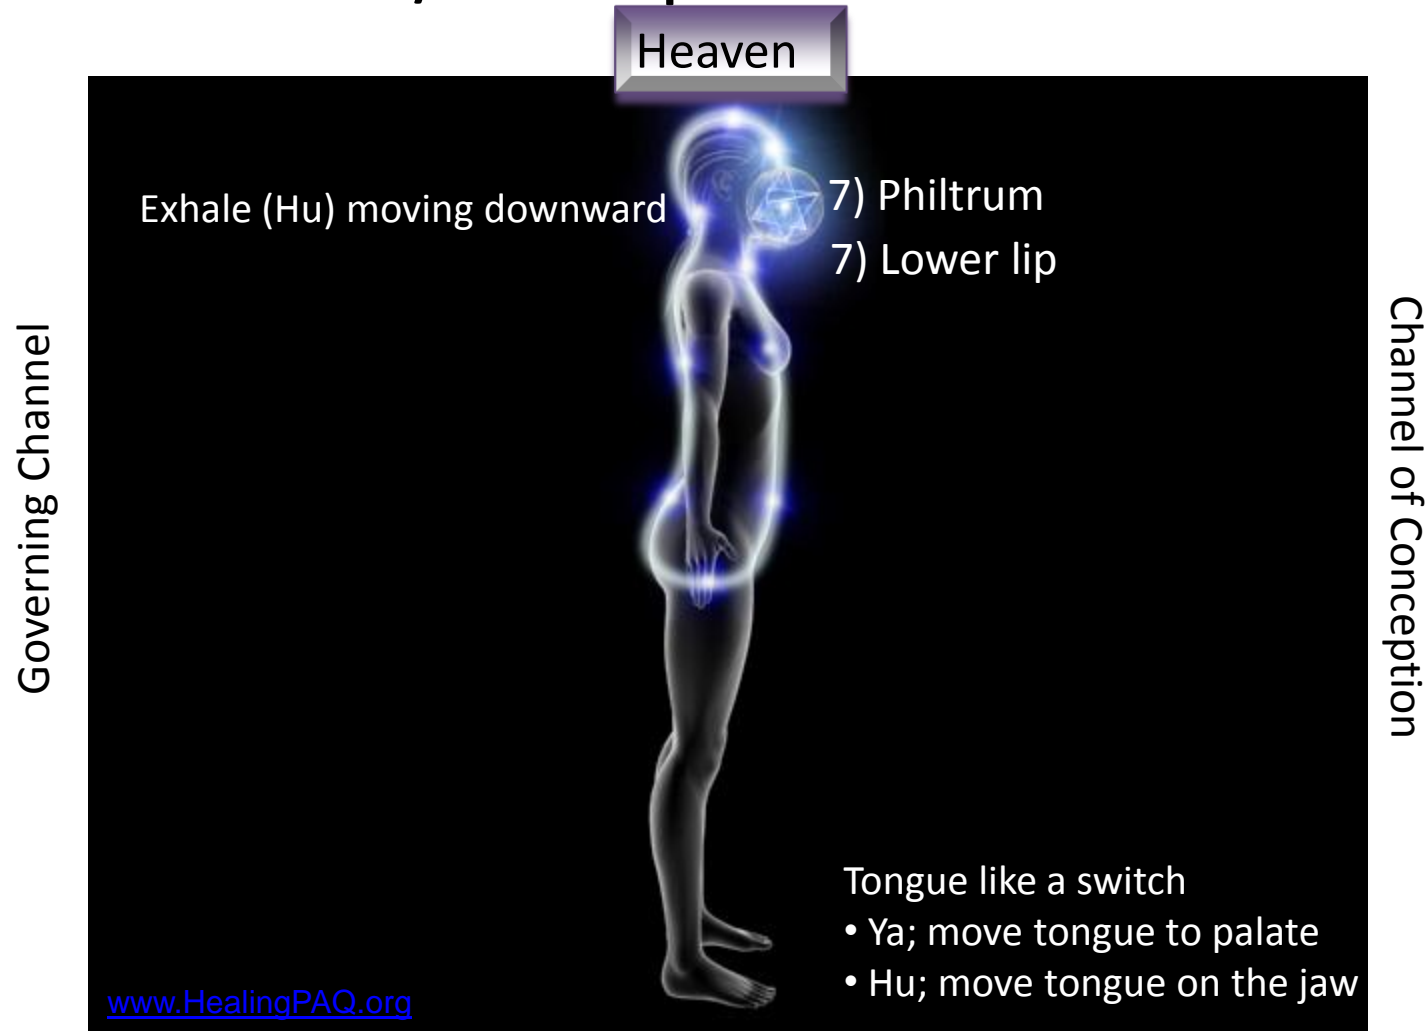

Breath (Ya-Hu) / Prayer Circulation through Heart / Soul Acupuncture Meridian Lines

Note:

1. Inhale and Exhale (Ya-Hu) on every point
   - Exhale (Hu) when moving Downward from point to point
   - Flow like water from point to point
2. www.HealingPAQ.org