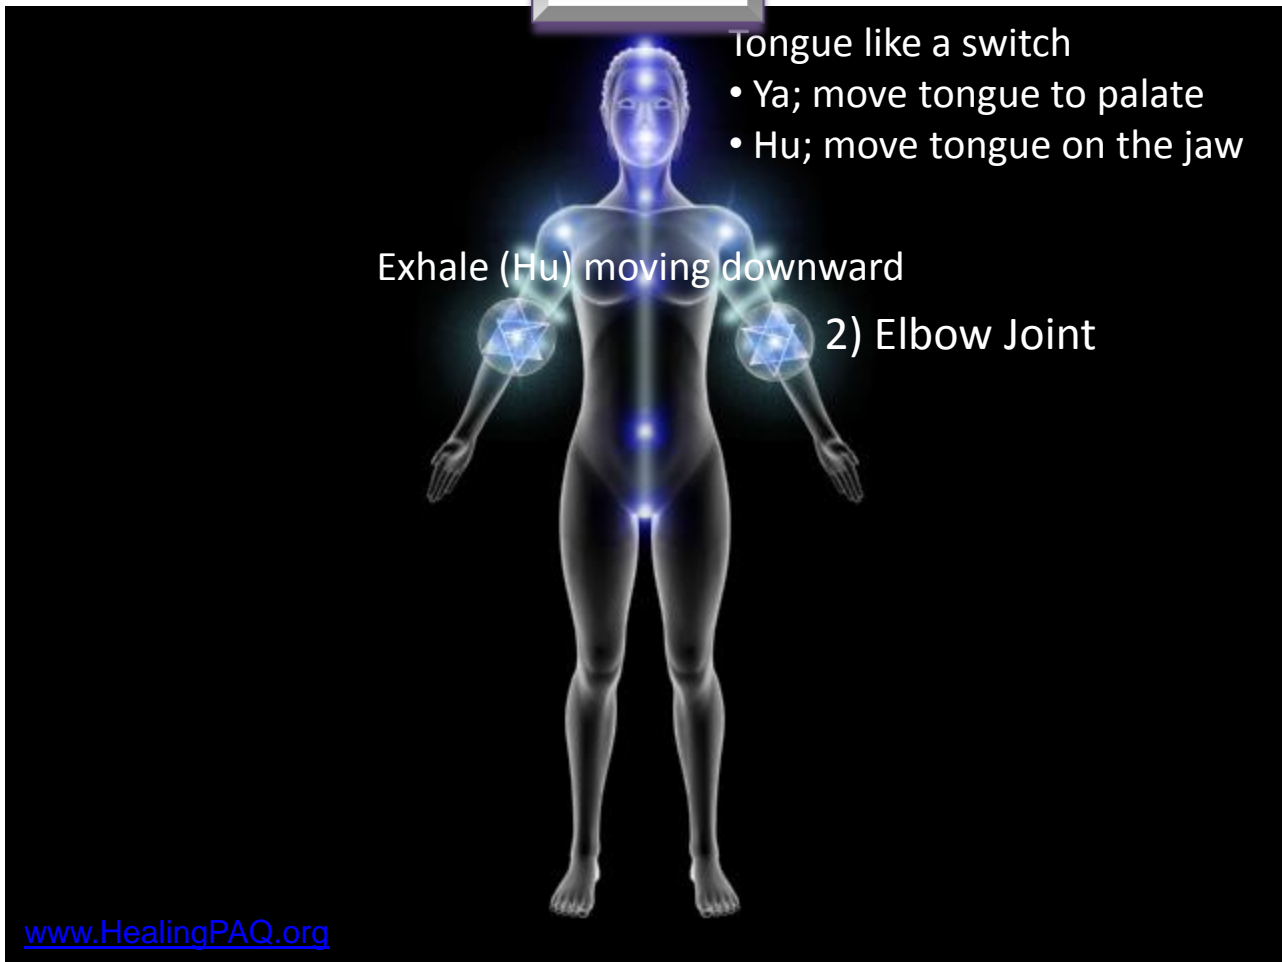

## Note:

- Inhale and Exhale (Ya-Hu) on every point
- Exhale moving downward in a spiral motion from point to point
- Flow like water from point to point

[www.HealingPAQ.org](http://www.HealingPAQ.org)

# Breath (Ya-Hu) / Prayer Circulation through Ego / Survival Acupuncture Meridian Lines

Heaven

Tongue like a switch  
• Ya; move tongue to palate  
• Hu; move tongue on the jaw

Exhale (Hu) moving downward