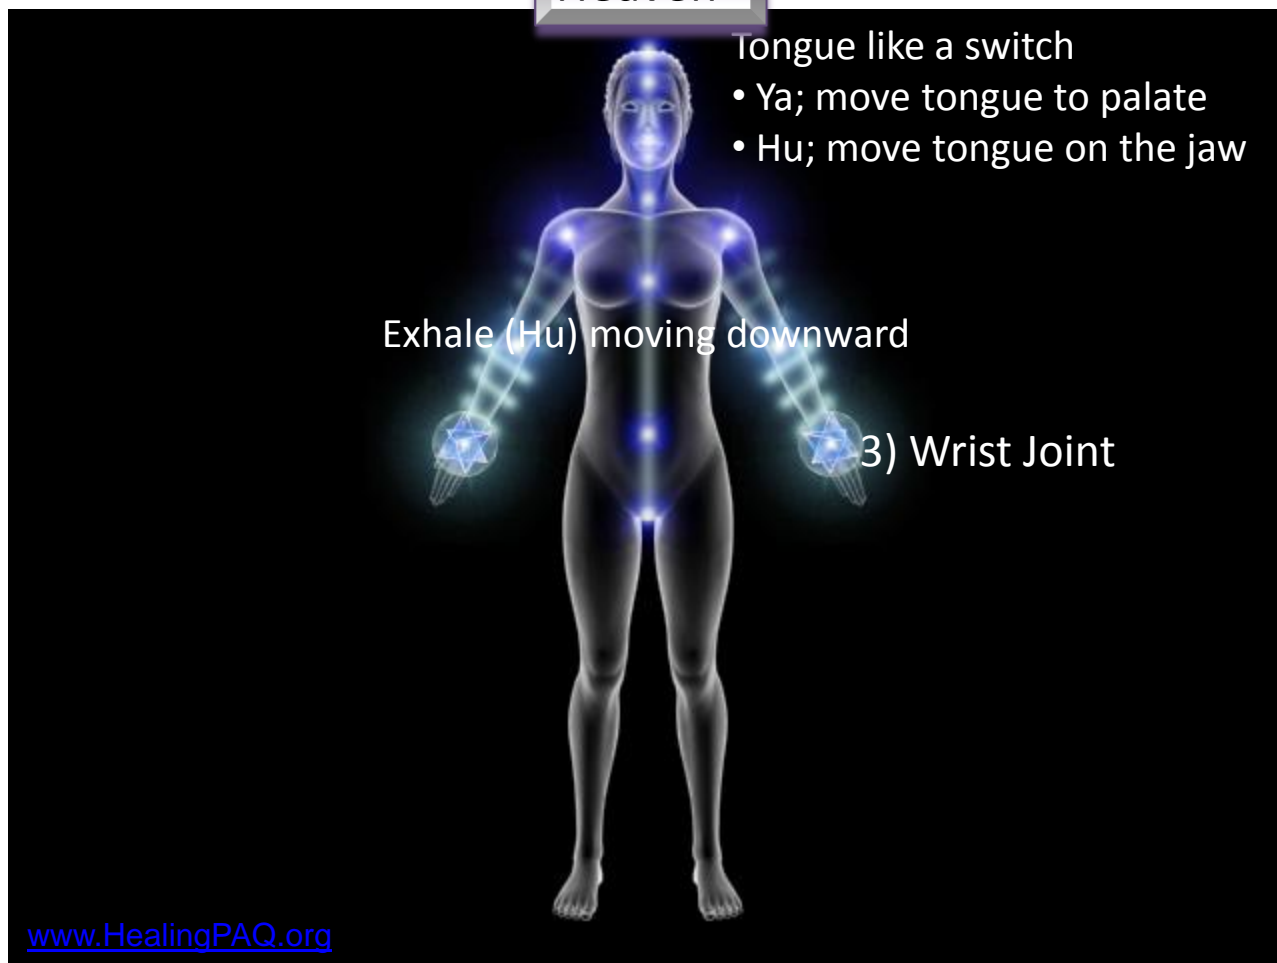

Breath (Ya-Hu) / Prayer Circulation through Ego / Survival Acupuncture Meridian Lines

Heaven

- Lung Meridian
- Triple Warmer Meridian
- Heart Meridian

- Small Intestine Meridian
- Large Intestine Meridian
- Circulation Sex Meridian

Note:

Earth

- Inhale and Exhale (Ya-Hu) on every point
- Exhale moving downward in a spiral motion from point to point
- Flow like water from point to point

www.HealingPAQ.org