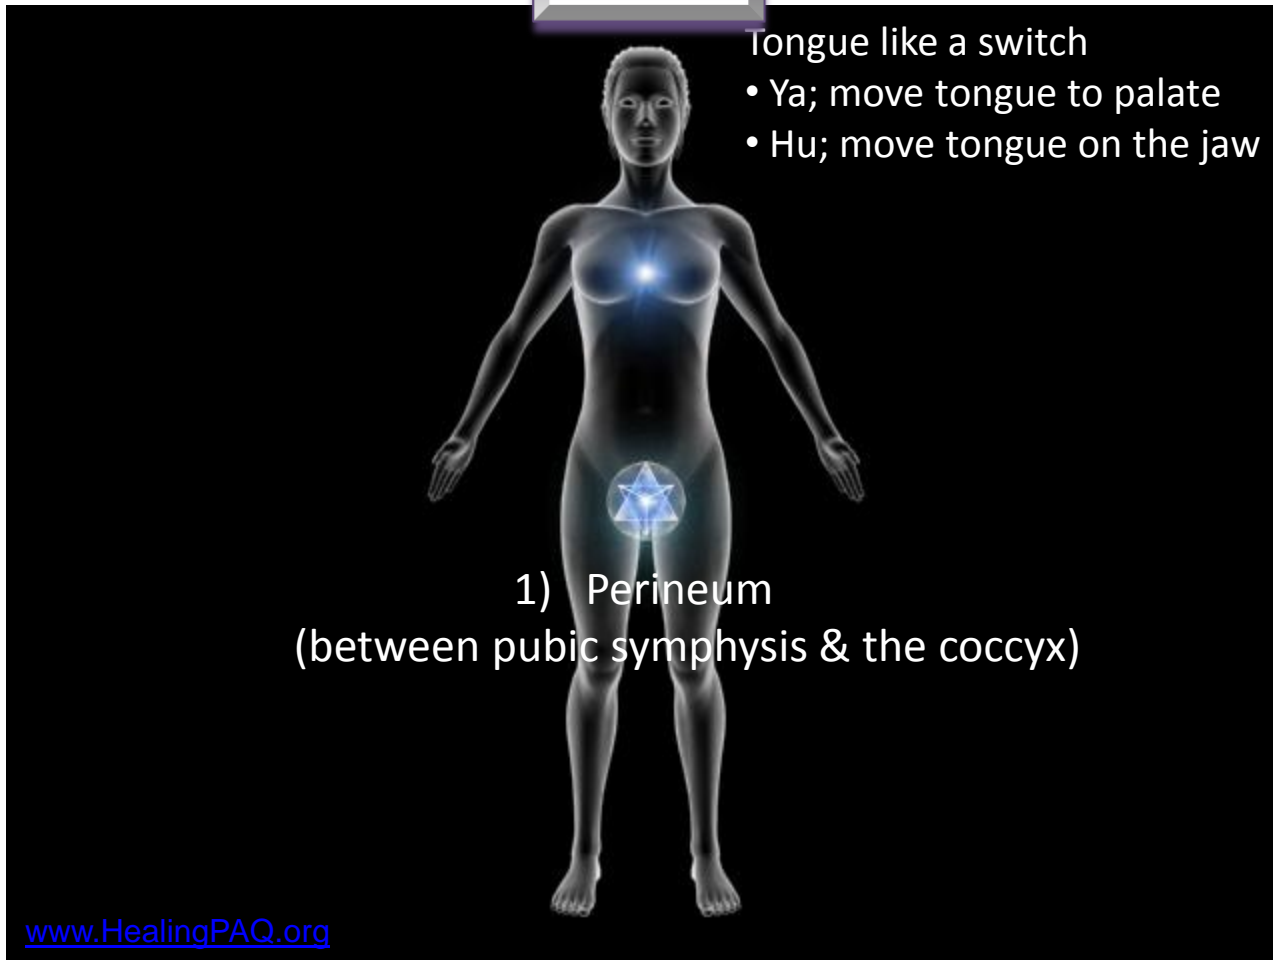

## Note:

- Inhale and Exhale (Ya-Hu) on the heart
- Welcome every thought, emotion, and physical challenge that arise. Instead of denying, suppressing, riding, and spinning with them just accept them, hold, hug, and squeeze them. Wish them fair well and release them to divine

# Rejuvenating & Recharging Heart / Soul

- God request for healing energy for limbic system, center of nervous system, cortex, temporal lobe, pleasure center, liver, gall bladder, kidney, sternum for quality of blood, and heart/soul acupuncture meridian lines
- Request for assistance from archangel Gabriel, archangel Michael, archangel Raphael, and archangel Uriel

# Breath (Ya-Hu) / Prayer Circulation through Heart / Soul Acupuncture Meridian Lines

Governing Channel

Heaven

- Tongue like a switch
- Ya; move tongue to palate
  - Hu; move tongue on the jaw

Channel of Conception

# Breath (Ya-Hu) / Prayer Circulation through Heart / Soul Acupuncture Meridian Lines

Governing Channel