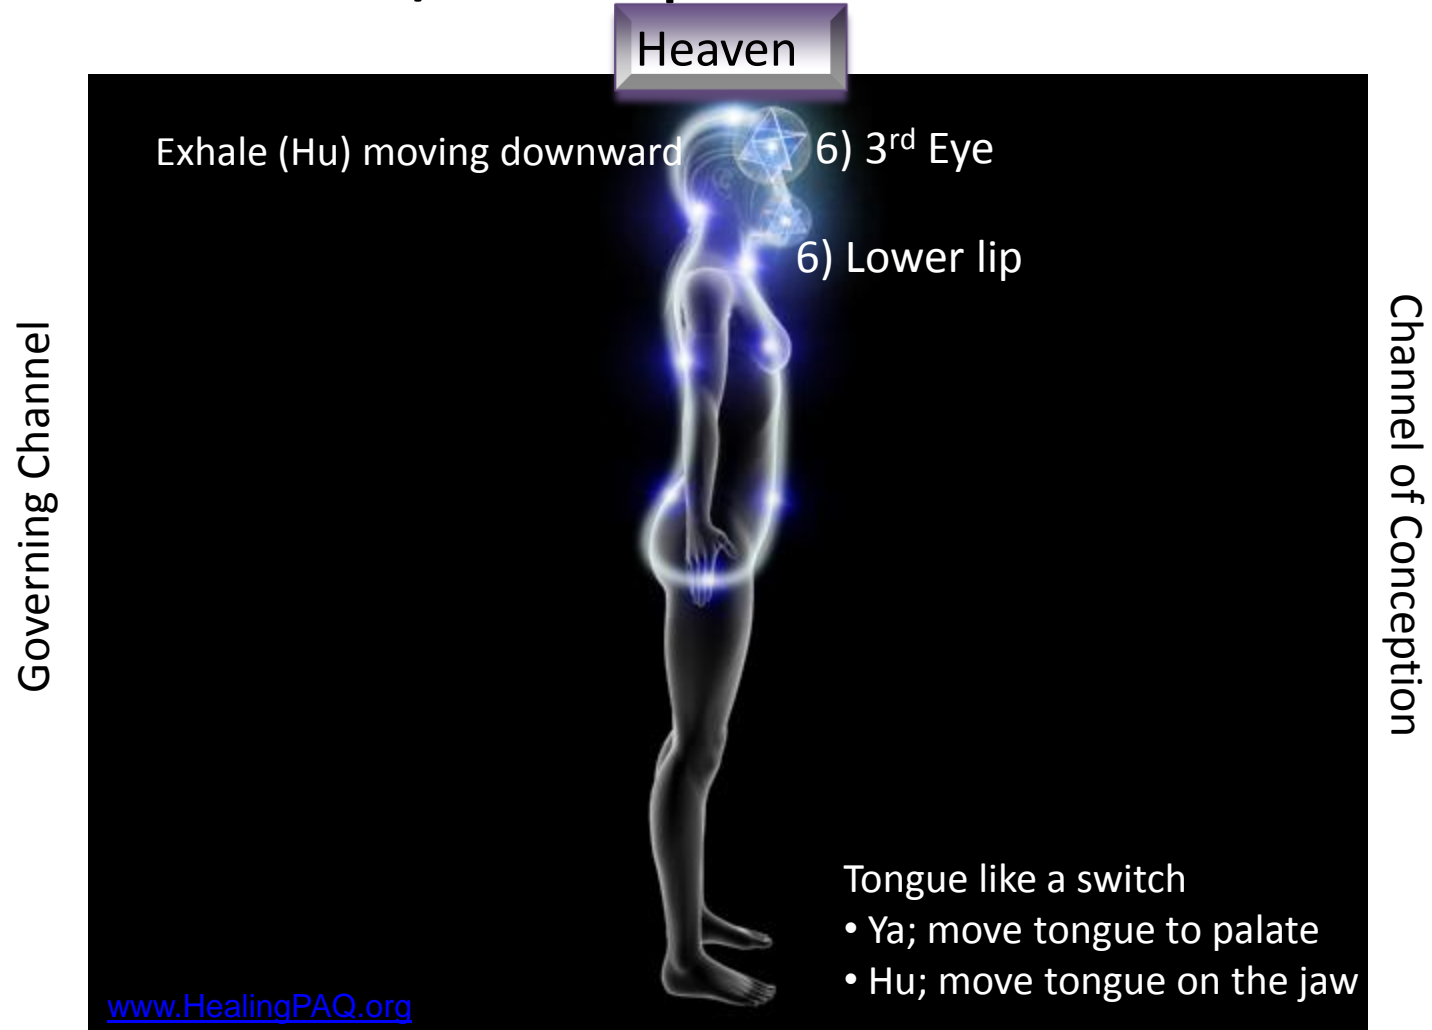

## Note:

- Inhale and Exhale (Ya-Hu) on every point
- Inhale (Ya) when moving Upward from point to point
- Flow like water from point to point

[www.HealingPAQ.org](http://www.HealingPAQ.org)

# Breath (Ya-Hu) / Prayer Circulation through Heart / Soul Acupuncture Meridian Lines

Heaven

Governing Channel

Channel of Conception

Earth

# Breath (Ya-Hu) / Prayer Circulation through Heart / Soul Acupuncture Meridian Lines