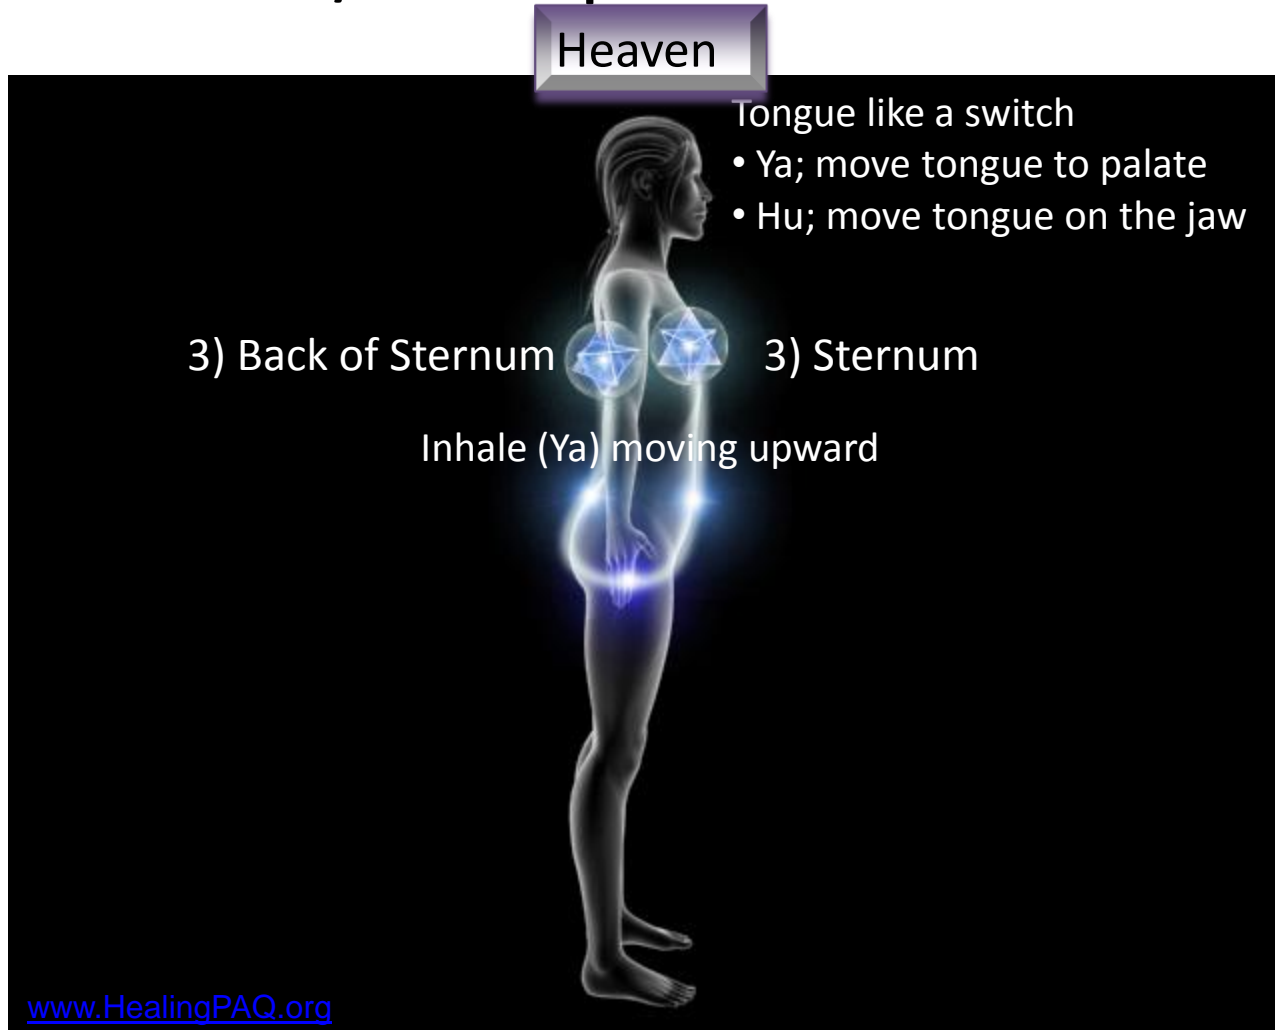

# Breath (Ya-Hu) / Prayer Circulation through Heart / Soul Acupuncture Meridian Lines

Governing Channel

## Note:

- Inhale and Exhale (Ya-Hu) on every point
- Inhale (Ya) when moving Upward from point to point
- Flow like water from point to point

Earth