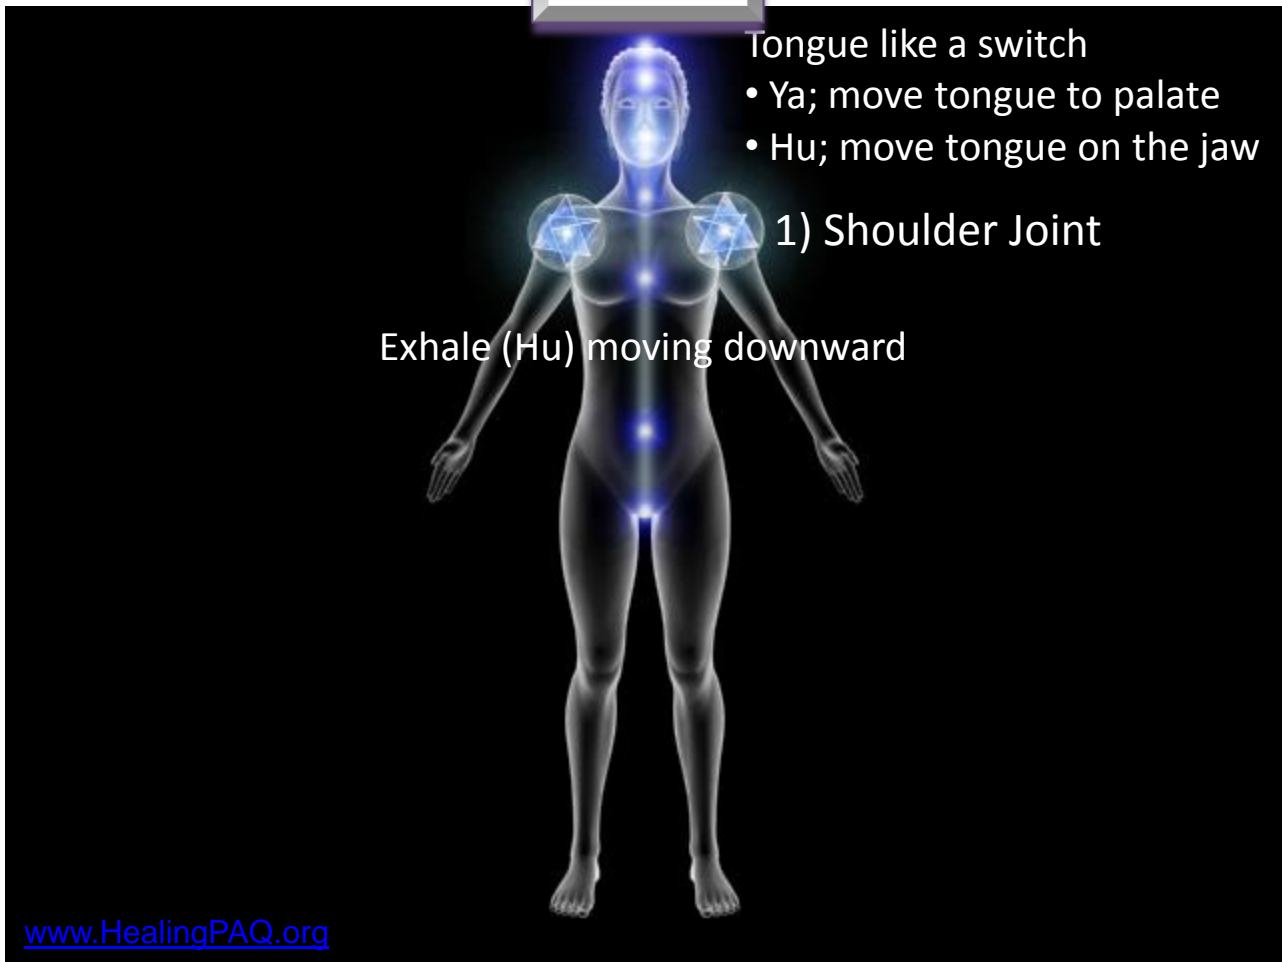

Breath (Ya-Hu) / Prayer Circulation through Ego / Survival Acupuncture Meridian Lines

Heaven

Tongue like a switch
• Ya; move tongue to palate
• Hu; move tongue on the jaw

1) Shoulder Joint

Exhale (Hu) moving downward

- Lung Meridian
- Triple Warmer Meridian
- Heart Meridian

- Small Intestine Meridian
- Large Intestine Meridian
- Circulation Sex Meridian

www.HealingPAQ.org

Earth

Note:

- Inhale and Exhale (Ya-Hu) on every point
- Exhale moving downward in a spiral motion from point to point
- Flow like water from point to point

www.HealingPAQ.org