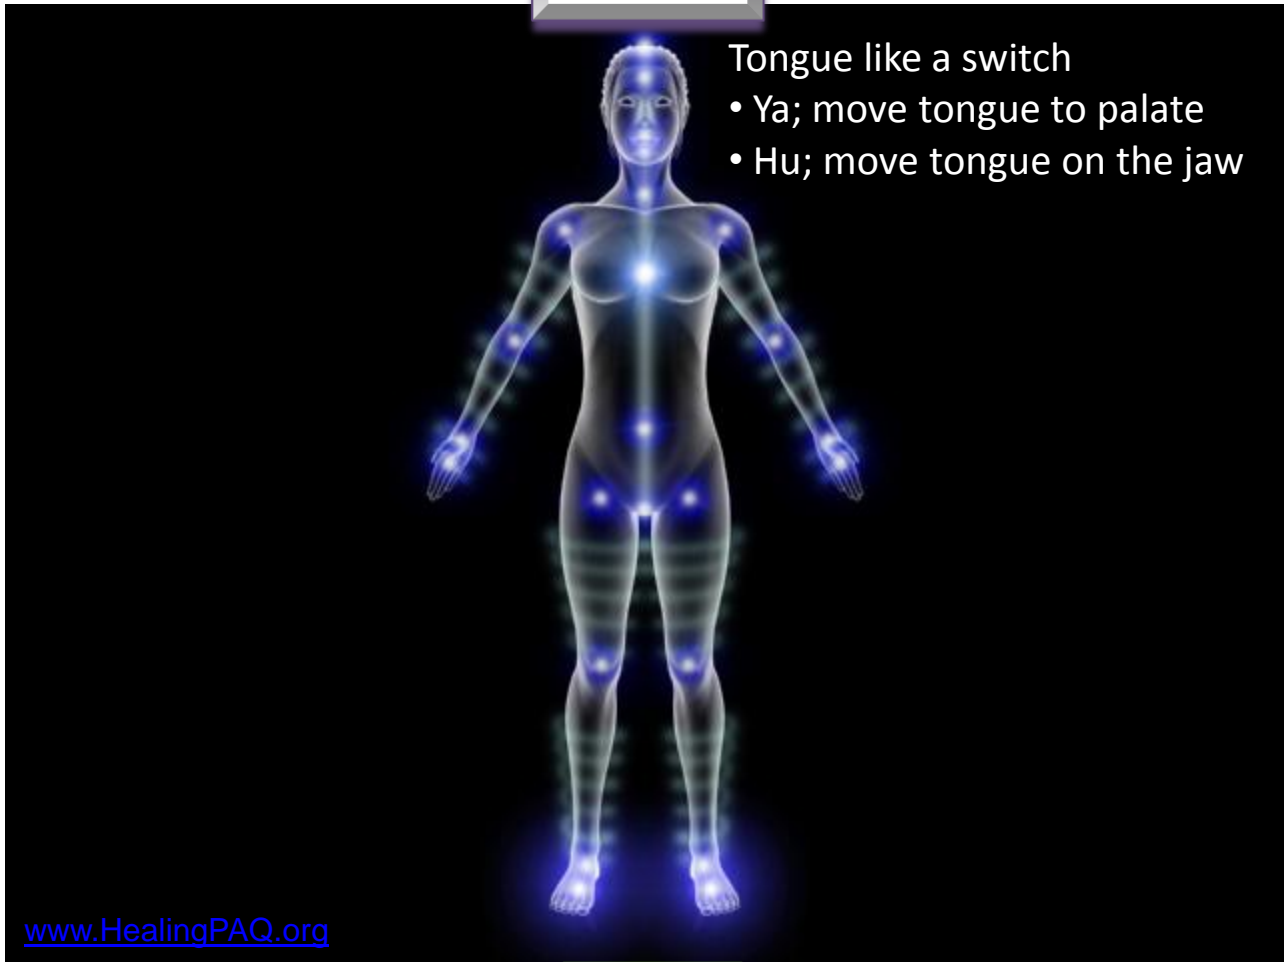

# Breath (Ya-Hu) / Prayer Circulation End with Heart

Heaven

Tongue like a switch

- Ya; move tongue to palate
- Hu; move tongue on the jaw

[www.HealingPAQ.org](http://www.HealingPAQ.org)

Earth

## Note:

- Inhale to the heart
- Inhale and Exhale (Ya-Hu) on the heart
- Flow like water from point to point

[www.HealingPAQ.org](http://www.HealingPAQ.org)

# Heart and 14 Acupuncture Meridian Lines Charged up

Heaven

- Tongue like a switch
- Ya; move tongue to palate
- Hu; move tongue on the jaw

[www.HealingPAQ.org](http://www.HealingPAQ.org)

Earth

- Note:**
- Fully charged up with divine love, joy, peace, and compassion