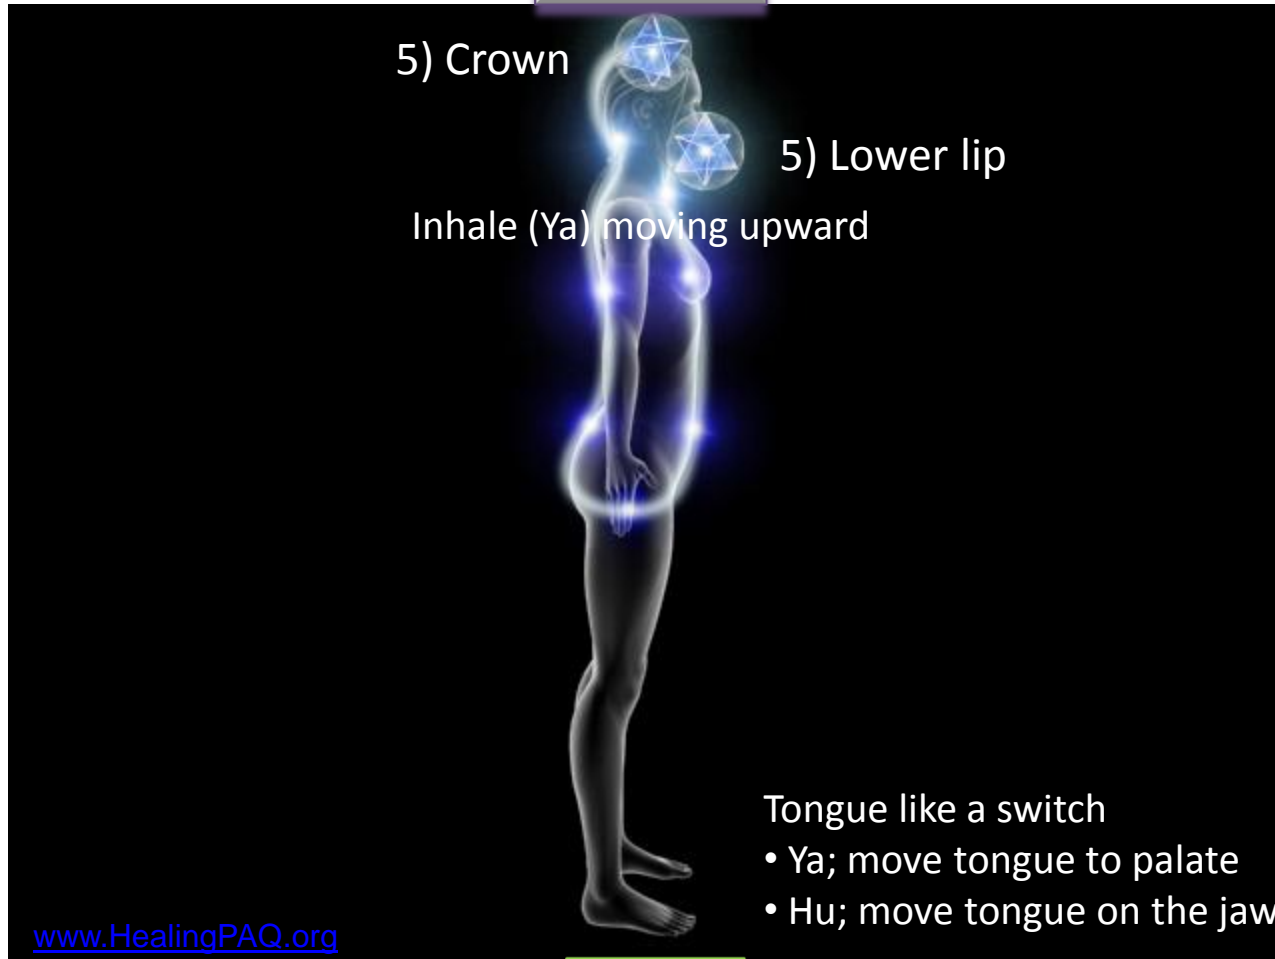

# Breath (Ya-Hu) / Prayer Circulation through Heart / Soul Acupuncture Meridian Lines

Heaven

Governing Channel

4) Base of Skull

4) Throat

Inhale (Ya) moving upward

Channel of Conception

Tongue like a switch

## Note:

- Inhale and Exhale (Ya-Hu) on every point
- Inhale (Ya) when moving Upward from point to point
- Flow like water from point to point

[www.HealingPAQ.org](http://www.HealingPAQ.org)

# Breath (Ya-Hu) / Prayer Circulation through Heart / Soul Acupuncture Meridian Lines

Heaven

Governing Channel

Channel of Conception

Earth